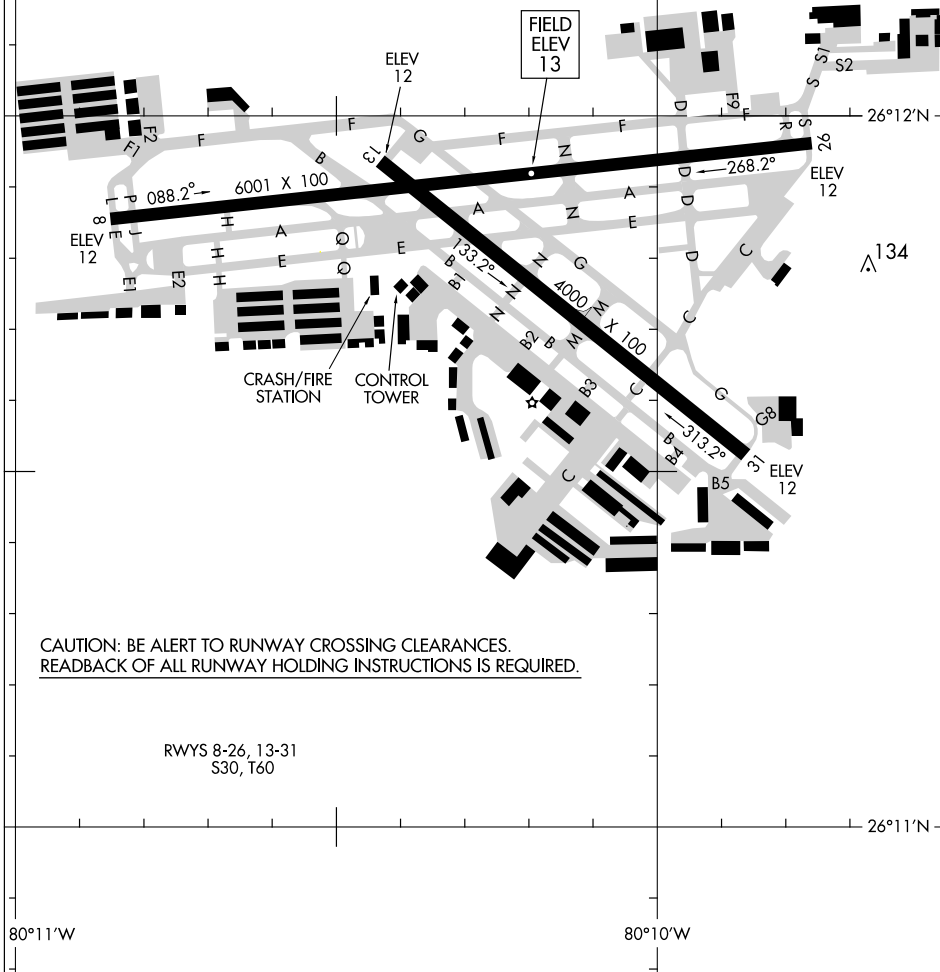

AIRPORT DIAGRAM

AL-5942 (FAA)

FORT LAUDERDALE EXECUTIVE (FXXE)
FORT LAUDERDALE, FLORIDA

ATIS 119.85
 EXECUTIVE TOWER
 120.9 239.3
 GND CON
 121.75
 CLNC DEL
 127.95

AIRPORT DIAGRAM

FORT LAUDERDALE, FLORIDA
FORT LAUDERDALE EXECUTIVE (FXXE)